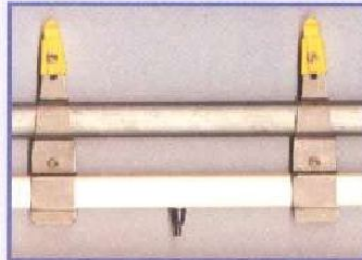

FLOOR WATERING SYSTEM

LAYER COMBI NIPPLE TO BE USED FOR LAYERS & BREEDERS IN CAGES

HEAVY DUTY PLASTIC NIPPLE WITH 360° ROTATION, TO BE USED FOR BROILERS, BREEDERS AND LAYERS.

HI & LOW FLOW STAINLESS STEEL NIPPLE WITH 360° ROTATION TO BE USED FOR BROILERS & BREEDERS.

FEATURES OF GARTECH NIPPLES

- FINE FINISH OF TOP S. S. PIN & BOTTOM TRIGGER PIN ENABLES TO CONTROL WATER FLOW.
- TOUGH NIPPLE BODY ENSURES LONGER LIFE OF NIPPLE.
- WIDE RANGE OF NIPPLES WITH LOW & HIGH FLOW FEATURES MAKE GARTECH NIPPLES SUITABLE FOR ALL TROPICAL CONDITION.
- OPTIONAL DRIP CUP AVAILABLE.
- S. S. BRACKET & G.I. CONDUIT PIPE MAKES THE FLOOR WATERING SYSTEM MORE DURABLE.